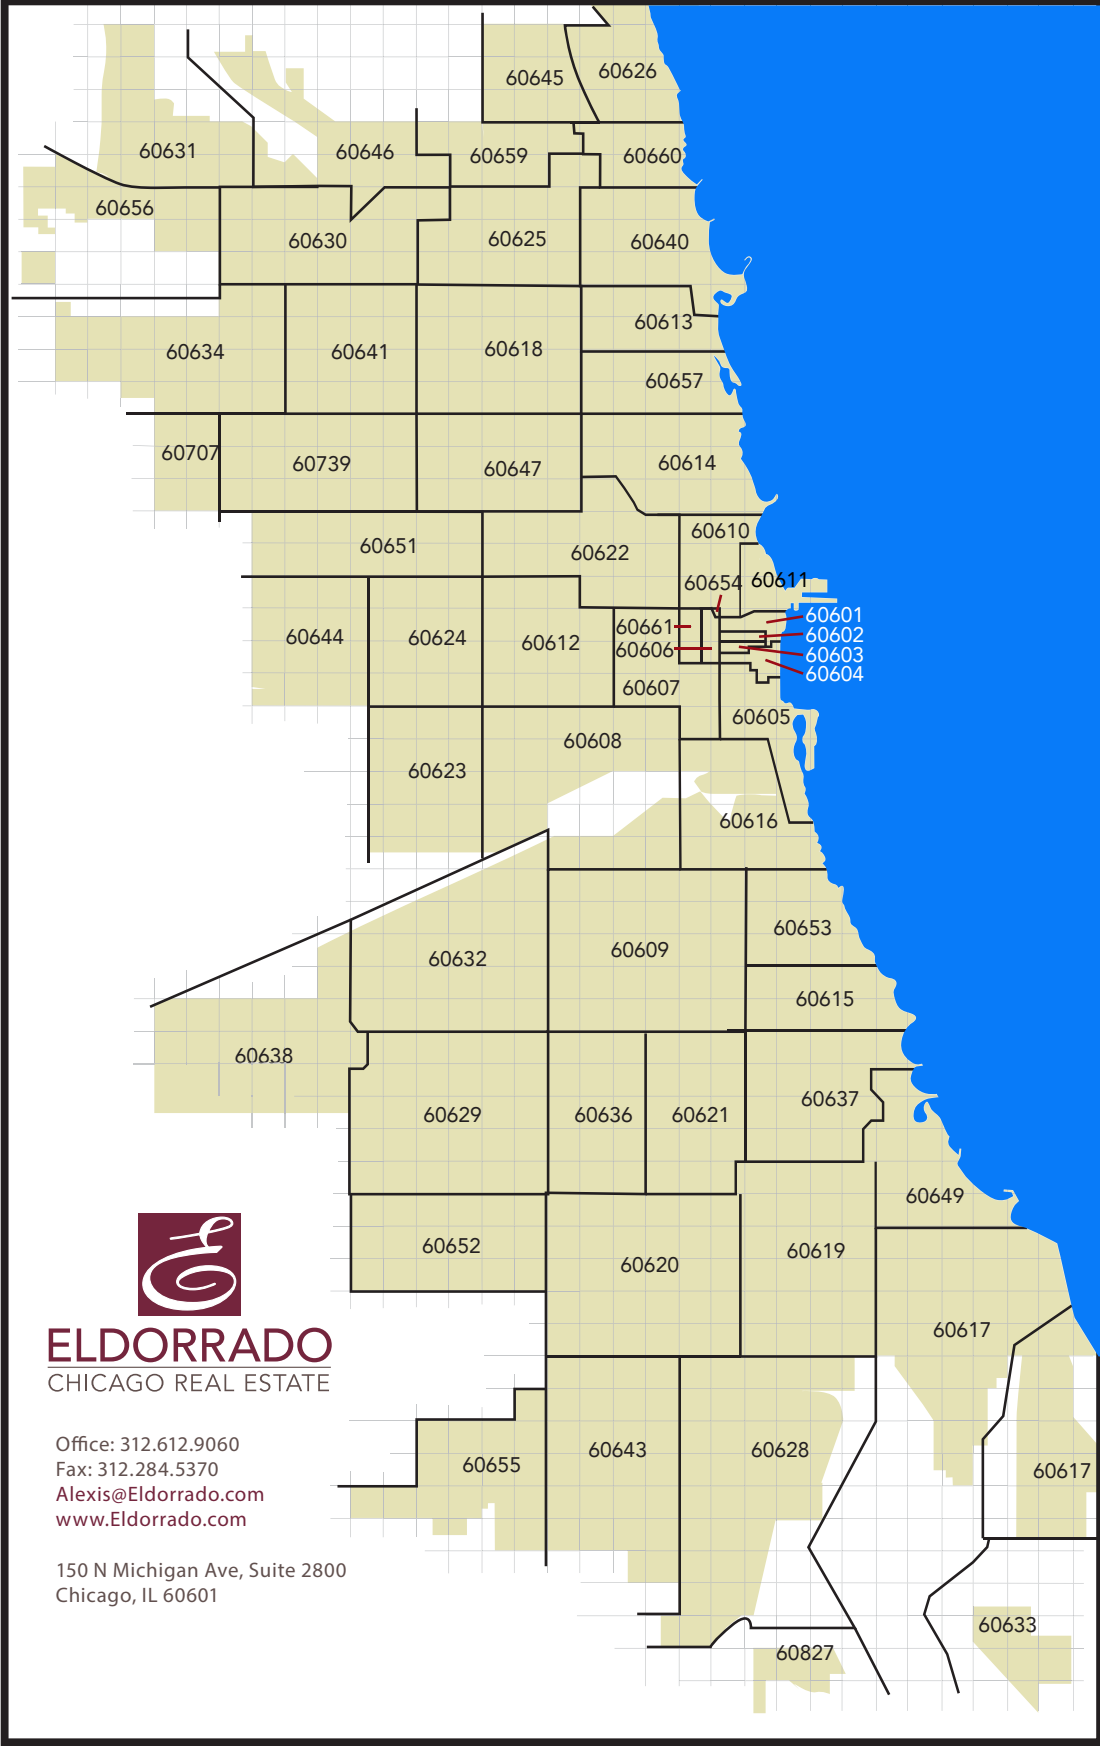

8000 W 7200 W 6400 W 5600 W 4800 W 4000 W 3200 W 2400 W 1600 W 800 W 0 800 E 1600 E 2400 E 3200 E

HOWARD  
 Touhy  
 PRATT  
 Devon  
 PETERSON  
 Bryn Mawr  
 FOSTER  
 Lawrence  
 MONTROSE  
 Irving Park  
 ADDISON  
 Belmont  
 DIVERSEY  
 Fullerton  
 ARMITAGE  
 North  
 DIVISION  
 Chicago  
 KINZIE  
 Madison  
 HARRISON  
 Roosevelt  
 16th  
 Cermak  
 26th  
 31st  
 35th  
 Pershing  
 43rd  
 47th  
 51st  
 55th  
 59th  
 63rd  
 MARQUETTE  
 71st  
 75th  
 79th  
 83rd  
 87th  
 91st  
 95th  
 99th  
 103rd  
 107th  
 111th  
 115th  
 119th  
 123rd  
 127th  
 131st  
 135th

7200 N  
 6400 N  
 5600 N  
 4800 N  
 4000 N  
 3200 N  
 2400 N  
 1600 N  
 800 N  
 0  
 1200 S  
 2200 S  
 3100 S  
 3900 S  
 4700 S  
 5500 S  
 6300 S  
 7100 S  
 7900 S  
 8700 S  
 9500 S  
 10300 S  
 11100 S  
 11900 S  
 12700 S  
 13500 S